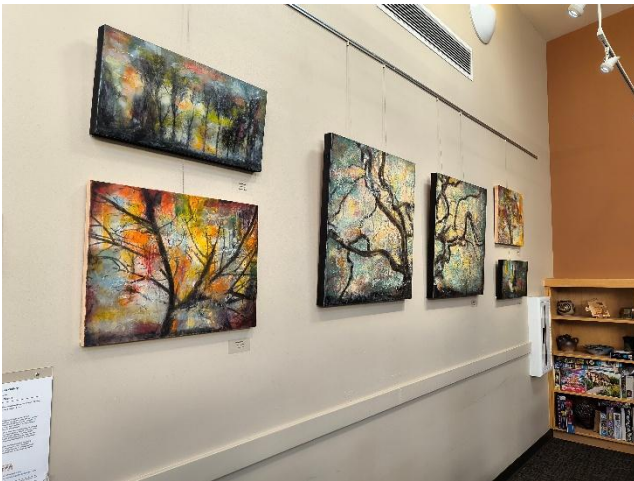

Press Release

Auburn: Cheryl Sallee Gallery

Sharon Gottula

Contact:

Allison Hyde, Arts Program Supervisor
253-931-5100 arts@auburnwa.gov

FOR IMMEDIATE RELEASE: January 8th, 2025

The City of Auburn and the Auburn Arts Commission are pleased to present the work of Sharon Gottula at the Cheryl Sallee Gallery, on view January 8th-March 5th, 2025.

Artwork Statement:

Sharon Gottula's artistic journey took a transformative turn in 2010 when she saw her first encaustic painting. This encounter redirected the course of her work, steering it from photography to multimedia compositions.

A Leo with a fire-heavy astrological chart, painting with a blowtorch felt like a natural extension of her creative expression. Deeply interested in the environment, the natural substances of wax and damar enhance and intensify the environmental themes that feature heavily in her work.

In her encaustic pieces, Gottula juxtaposes transparent and opaque layers, integrating photography, fabric, and paper to create a complex, narrative storyline. Through this combination of diverse elements, she chronicles the transient nature of memory, captures the fragmented moments of human existence, and reflects upon the endangered fragility of our surroundings.

- Sharon Gottula

Sharon Gottula at Cheryl Sallee Gallery, 2024

Cheryl Sallee Gallery, Auburn Senior Center, 808 9th St SE, Auburn, WA 98002
The gallery is viewable Mon-Fri 8-5.

This art installation is coordinated through the City of Auburn, Parks, Arts & Recreation Department and with the support of the Auburn Arts Commission.

Questions? Contact Allison Hyde, Arts Program Supervisor or ahyde@auburnwa.gov.
Information on City of Auburn cultural arts program can be found at www.auburnwa.gov/arts or call 253-931-5100.